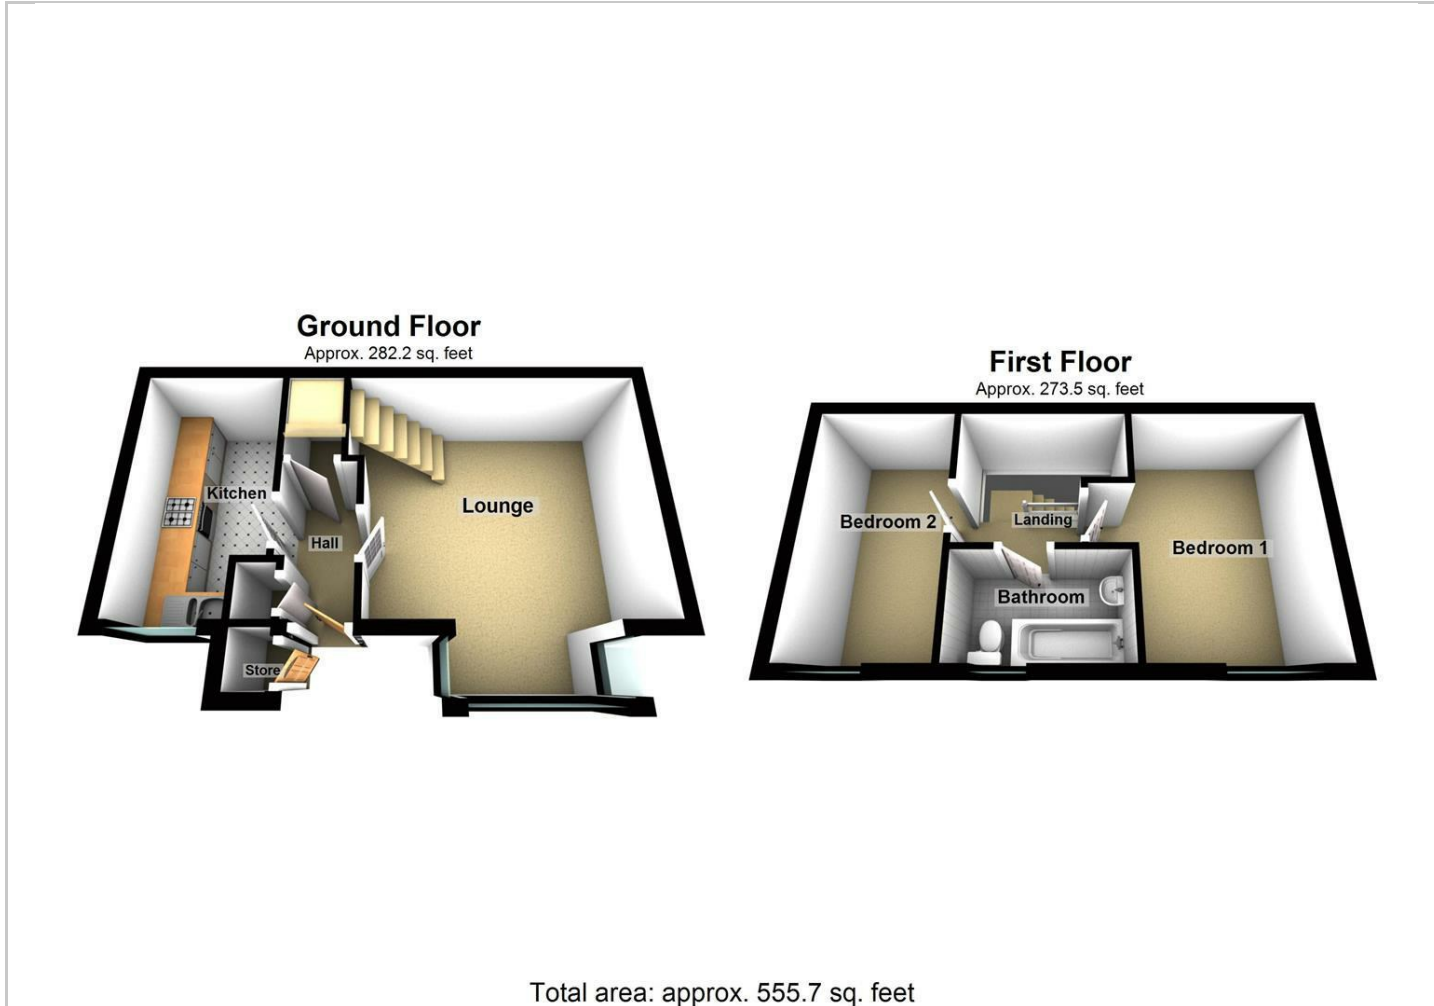

Floor Plans