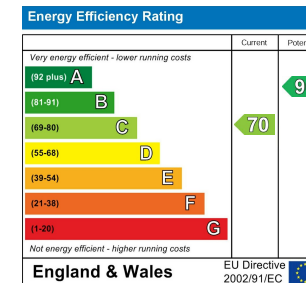

Viewing

Please contact our Wellingborough Office on 01933 224444 if you wish to arrange a viewing appointment for this property or require further information.

The particulars are set out as a general outline only for the guidance of intended purchasers or lessees, and do not constitute, any part of a contract. Nothing in these particulars shall be deemed to be a statement that the property is in good structural condition or otherwise nor that any of the services, appliances, equipment or facilities are in good working order. Purchasers should satisfy themselves of this prior to purchasing.